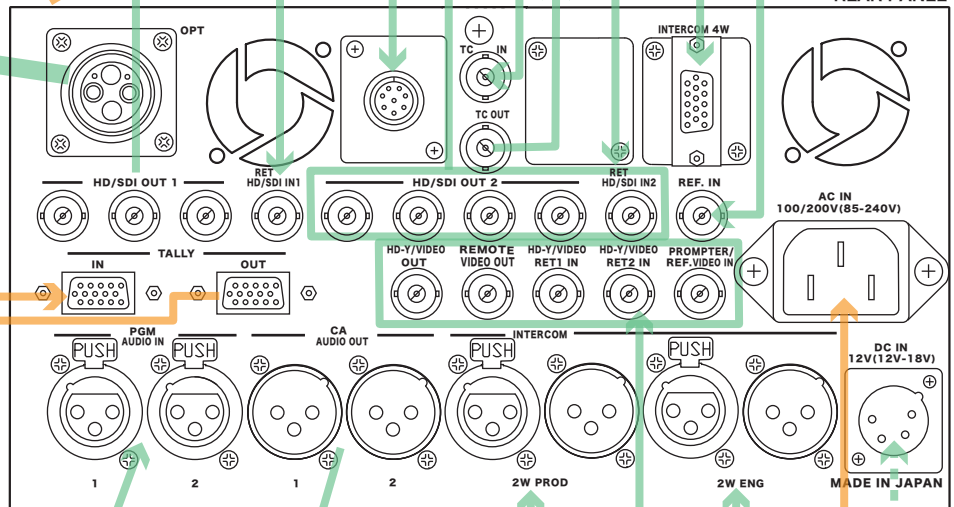

SWITCHER,  
MONITOR,  
VTR, etc.  
IN

SWITCHER  
OUT

HD-SDI  
IN

HD-SDI  
OUT

4W INTERCOM  
SYSTEM  
D-Sub 15-pin

GENLOCK GENERATOR  
BNC CABLE

REAR PANEL

2W INTERCOM  
SYSTEM  
producer line