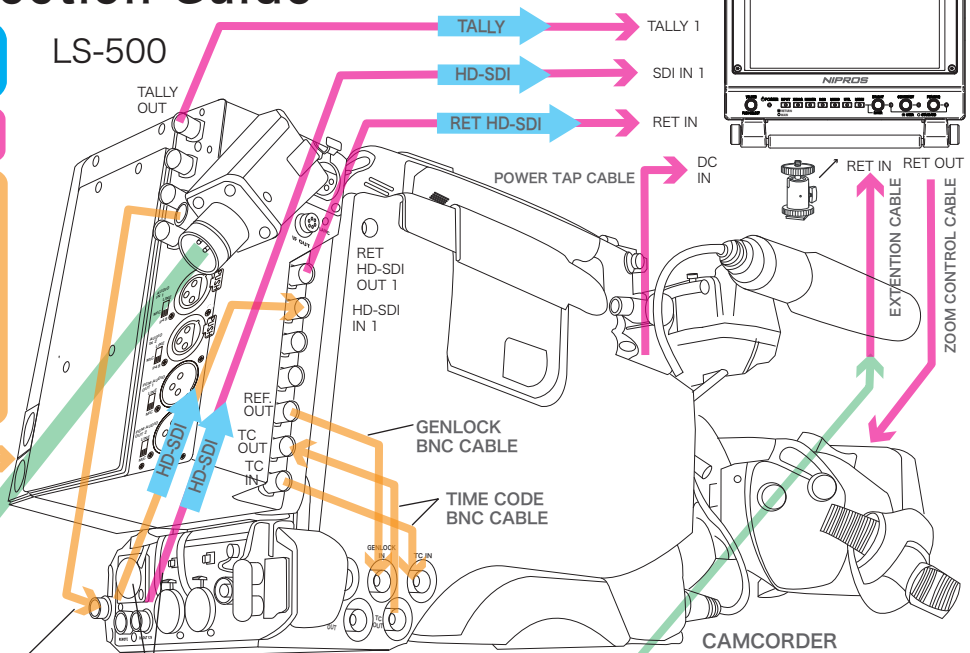

### Supplied Accessories 付属品

- HEADSET DL-400x2
- REMOTE CABLE RCC-450x1
- BNC CABLE 41cmx3
- BNC CABLE 1mx1
- D-SUB15PIN-D-SUB15PINx1
- D-SUB15PIN-CUTx1
- AC CABLEx1
- OPERATING INSTRUCTIONS(CD-ROM)x1

DL-400

HEADSET 1/2

REMOTE  
8-pin CABLE  
RCC-450

DL-400

LS-600

SWITCHER TALLY OUT  
D-Sub 15-pin, female  
Pin Assignment

No	Signal	Color
1	R TALLY 1	BLACK
2	R TALLY 2	BROWN
3	R TALLY 3	RED
4	R TALLY 4	ORANGE
5	R TALLY 5	YELLOW
6		GREEN
7		BLUE
8		PURPLE
9		GRAY
10	COM(GND)	WHITE
11	G TALLY 1	PINK
12	G TALLY 2	LIGHT GREEN
13	G TALLY 3	BLACK/WHITE
14	G TALLY 4	BROWN/WHITE
15	G TALLY 5	RED/WHITE

to next LS-600  
TALLY IN  
D-Sub 15-pin

LS-500

Pin Assignment  
D-Sub 15-pin  
female

No	Signal
1	COM(GND)
2	PROD IN H
3	PROD IN L
4	PROD OUT H
5	PROD OUT L
6	NC
7	NC
8	NC
9	NC
10	NC
11	COM(GND)
12	ENG IN H
13	ENG IN L
14	ENG OUT H
15	ENG OUT L

SWITCHER,  
MONITOR,  
VTR, etc.  
IN

SWITCHER  
OUT

HD-SDI  
IN

HD-SDI  
OUT

4W INTERCOM  
SYSTEM  
D-Sub 15-pin

GENLOCK GENERATOR  
BNC CABLE

REAR PANEL

2W INTERCOM  
SYSTEM  
producer line