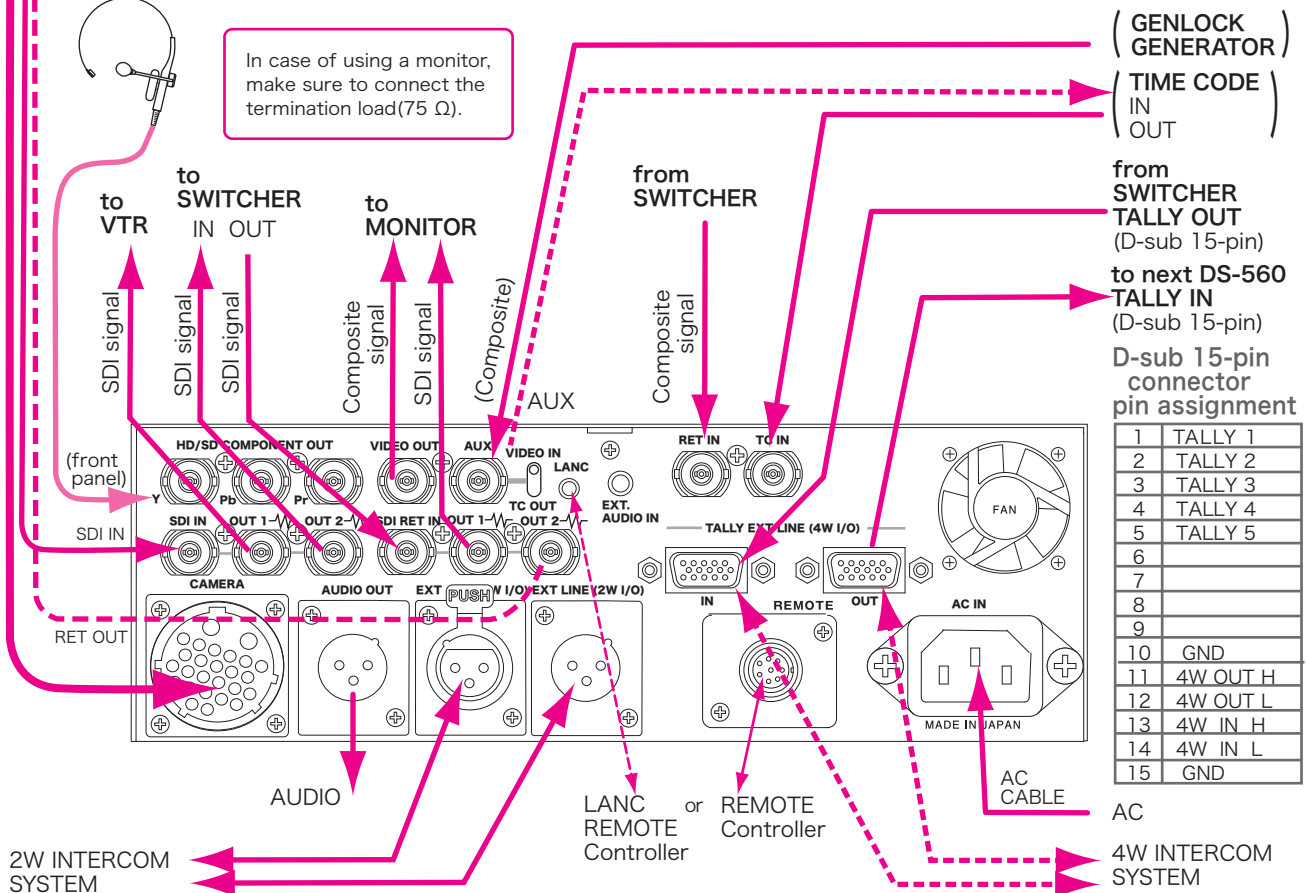

System Connection Guide

Multi-core Studio System NIPROS/S26

NIPROS/S26 システム構成例

HD Component recording system

Supplied Accessories

- 付属品リスト
- MONITOR LVM-89W×1
 - UNIVERSAL HEAD×1
 - HEADSET DL-400×2
 - 6-PIN CABLE VC-450×1
 - BNC-RCA PLUG×3
 - BNC CABLE 1m×1
 - DC CABLE DC-EX3×1
 - DC CABLE DC-Z7J×1
 - D-SUB 15PIN-D-SUB 15PIN CABLE×1
 - D-SUB 15PIN-CUT CABLE×1
 - REMOTE CABLE RCC-450×1
 - LANC CONTROL CABLE×1
 - AC CABLE×1
 - OPERATING INSTRUCTIONS(CDROM)×1

Camera Adaptor DS-260

Base Station DS-560

System Connection Guide

Multi-core Studio System NIPROS/S26

NIPROS/S26 システム構成例

HD SDI recording system

Supplied Accessories

- 付属品リスト
- MONITOR LVM-89W×1
 - UNIVERSAL HEAD×1
 - HEADSET DL-400×2
 - 6-PIN CABLE VC-450×1
 - BNC-RCA PLUG×3
 - BNC CABLE 1m×1
 - DC CABLE DC-EX3×1
 - DC CABLE DC-Z7J×1
 - D-SUB 15PIN-D-SUB 15PIN CABLE×1
 - D-SUB 15PIN-CUT CABLE×1
 - REMOTE CABLE RCC-450×1
 - LANC CONTROL CABLE×1
 - AC CABLE×1
 - OPERATING INSTRUCTIONS(CDROM)×1

Base Station DS-560

In case of using a monitor, make sure to connect the termination load(75 Ω).

Multi-Camera System Connection Guide

Multi-core Studio System NIPROS/S26

NIPROS/S26 システム構成例

HD-SDI recording system