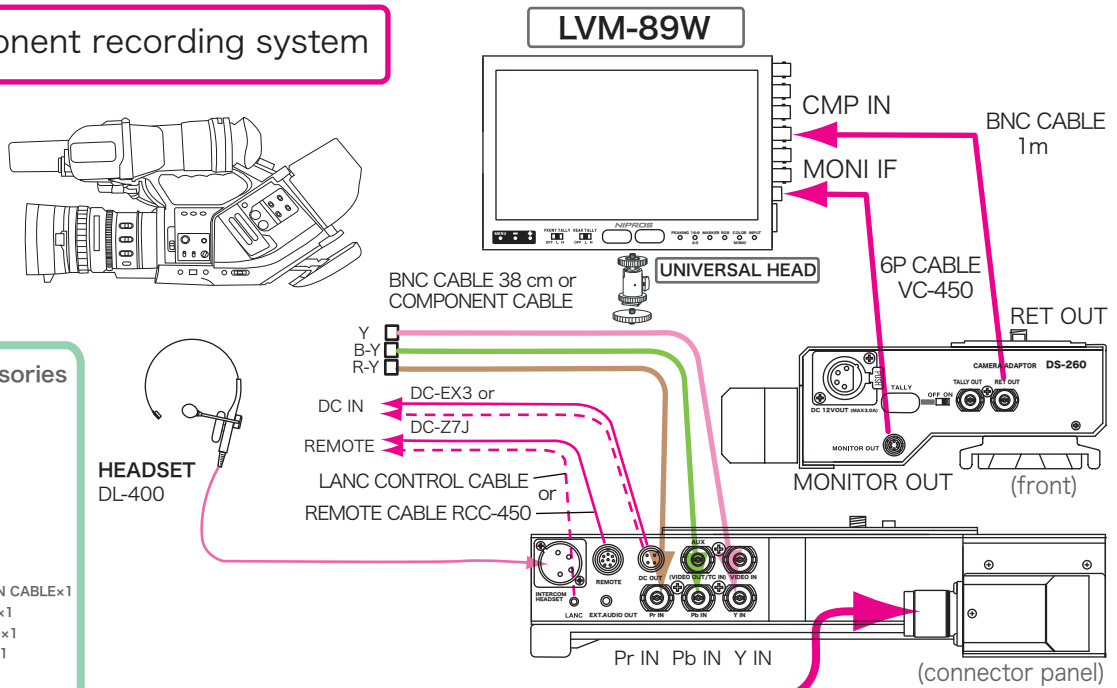

System Connection Guide

Multi-core Studio System NIPROS/S26

NIPROS/S26 システム構成例

HD Component recording system

Supplied Accessories

- 付属品リスト
- MONITOR LVM-89W×1
 - UNIVERSAL HEAD×1
 - HEADSET DL-400×2
 - 6-PIN CABLE VC-450×1
 - BNC-RCA PLUG×3
 - BNC CABLE 1m×1
 - DC CABLE DC-EX3×1
 - DC CABLE DC-Z7J×1
 - D-SUB 15PIN-D-SUB 15PIN CABLE×1
 - D-SUB 15PIN-CUT CABLE×1
 - REMOTE CABLE RCC-450×1
 - LANC CONTROL CABLE×1
 - AC CABLE×1
 - OPERATING INSTRUCTIONS(CDROM)×1

Camera Adaptor DS-260

Base Station DS-560

System Connection Guide

Multi-core Studio System NIPROS/S26

NIPROS/S26 システム構成例

HD SDI recording system

Supplied Accessories

- 付属品リスト
- MONITOR LVM-89W×1
 - UNIVERSAL HEAD×1
 - HEADSET DL-400×2
 - 6-PIN CABLE VC-450×1
 - BNC-RCA PLUG×3
 - BNC CABLE 1m×1
 - DC CABLE DC-EX3×1
 - DC CABLE DC-Z7J×1
 - D-SUB 15PIN-D-SUB 15PIN CABLE×1
 - D-SUB 15PIN-CUT CABLE×1
 - REMOTE CABLE RCC-450×1
 - LANC CONTROL CABLE×1
 - AC CABLE×1
 - OPERATING INSTRUCTIONS(CDROM)×1

Base Station DS-560

In case of using a monitor, make sure to connect the termination load(75 Ω).

Multi-Camera System Connection Guide

Multi-core Studio System NIPROS/S26

NIPROS/S26 システム構成例

HD-SDI recording system