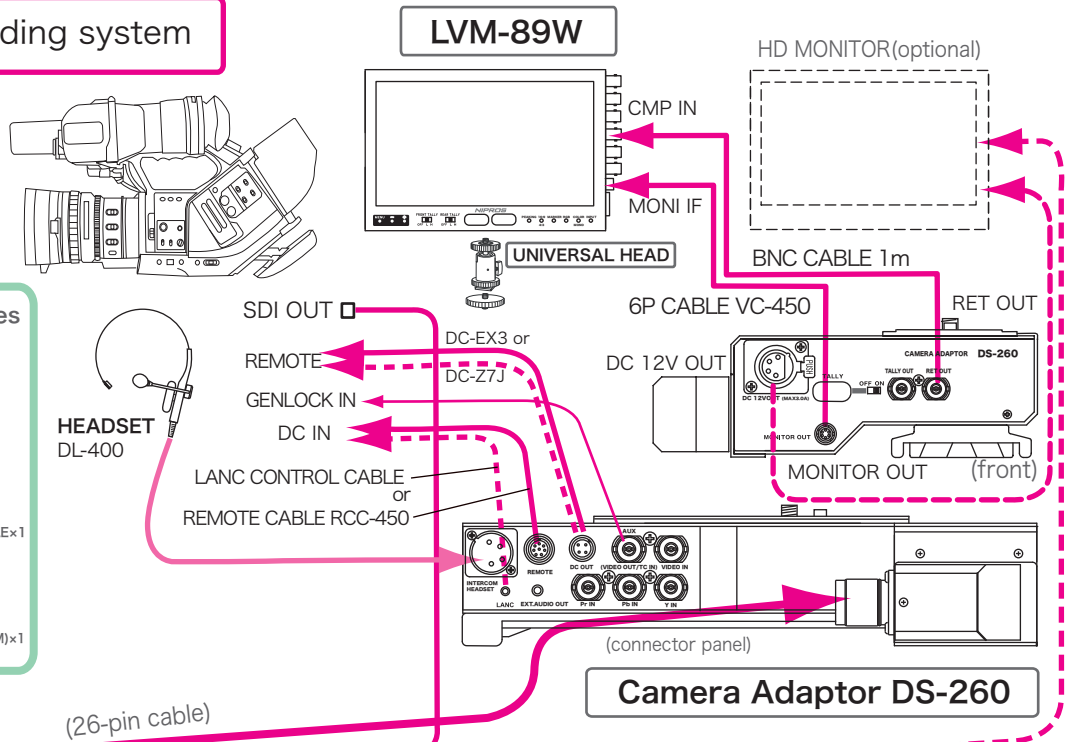

System Connection Guide

Multi-core Studio System NIPROS/S26

NIPROS/S26 システム構成例

HD Component recording system

Supplied Accessories

- 付属品リスト
- MONITOR LVM-89W×1
 - UNIVERSAL HEAD×1
 - HEADSET DL-400×2
 - 6-PIN CABLE VC-450×1
 - BNC-RCA PLUG×3
 - BNC CABLE 1m×1
 - DC CABLE DC-EX3×1
 - DC CABLE DC-Z7J×1
 - D-SUB 15PIN-D-SUB 15PIN CABLE×1
 - D-SUB 15PIN-CUT CABLE×1
 - REMOTE CABLE RCC-450×1
 - LANC CONTROL CABLE×1
 - AC CABLE×1
 - OPERATING INSTRUCTIONS(CDROM)×1

Camera Adaptor DS-260

Base Station DS-560

System Connection Guide

Multi-core Studio System NIPROS/S26

NIPROS/S26 システム構成例

HD SDI recording system

Supplied Accessories

- 付属品リスト
- MONITOR LVM-89W×1
 - UNIVERSAL HEAD×1
 - HEADSET DL-400×2
 - 6-PIN CABLE VC-450×1
 - BNC-RCA PLUG×3
 - BNC CABLE 1m×1
 - DC CABLE DC-EX3×1
 - DC CABLE DC-Z7J×1
 - D-SUB 15PIN-D-SUB 15PIN CABLE×1
 - D-SUB 15PIN-CUT CABLE×1
 - REMOTE CABLE RCC-450×1
 - LANC CONTROL CABLE×1
 - AC CABLE×1
 - OPERATING INSTRUCTIONS(CDROM)×1

Base Station DS-560

In case of using a monitor, make sure to connect the termination load(75 Ω).

Multi-Camera System Connection Guide

Multi-core Studio System NIPROS/S26

NIPROS/S26 システム構成例

HD-SDI recording system