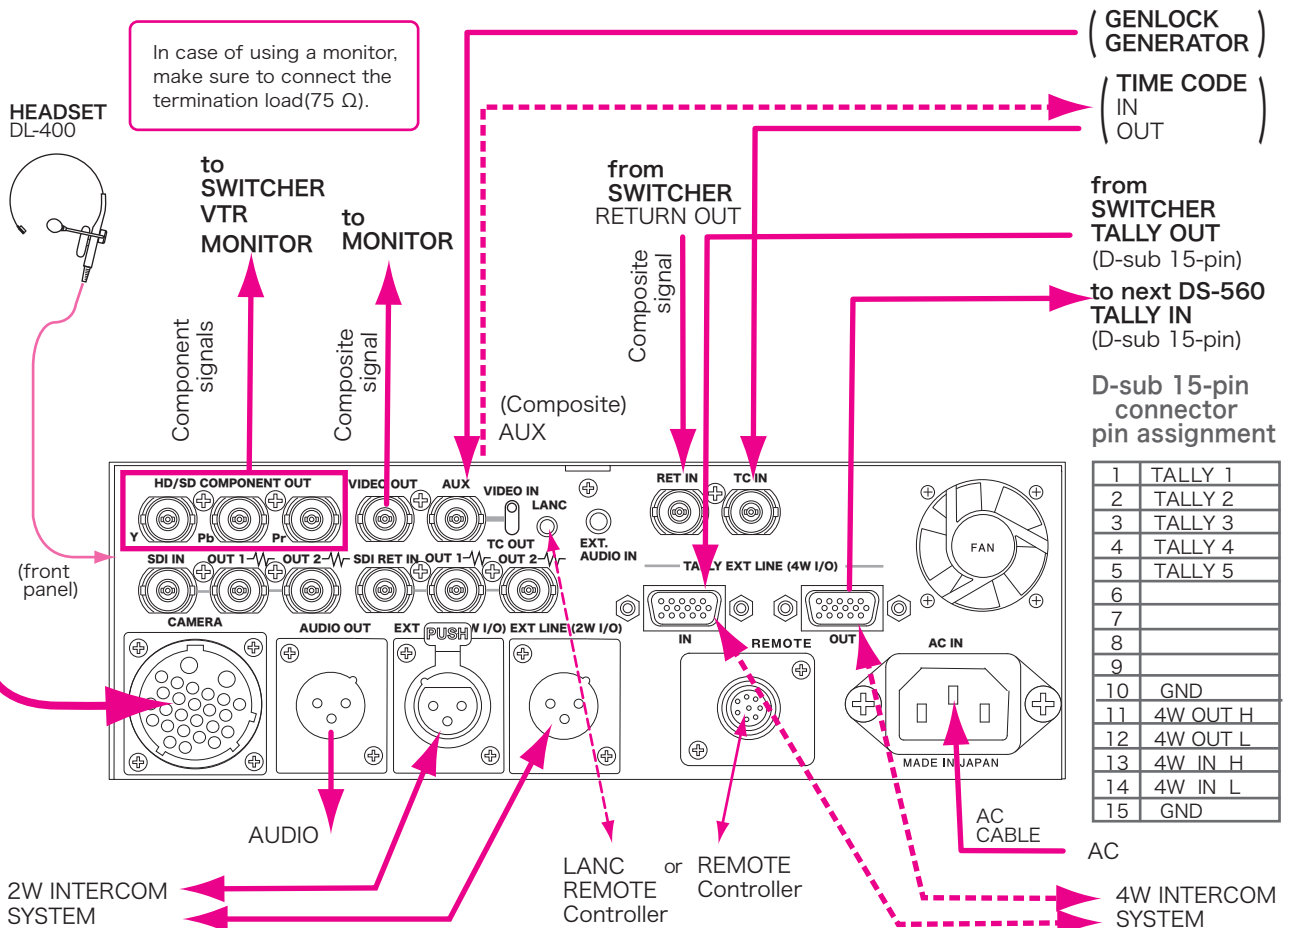

System Connection Guide

Multi-core Studio System NIPROS/S26

NIPROS/S26 システム構成例

HD Component recording system

Supplied Accessories

- 付属品リスト
- MONITOR LVM-89W×1
 - UNIVERSAL HEAD×1
 - HEADSET DL-400×2
 - 6-PIN CABLE VC-450×1
 - BNC-RCA PLUG×3
 - BNC CABLE 1m×1
 - DC CABLE DC-EX3×1
 - DC CABLE DC-Z7J×1
 - D-SUB 15PIN-D-SUB 15PIN CABLE×1
 - D-SUB 15PIN-CUT CABLE×1
 - REMOTE CABLE RCC-450×1
 - LANC CONTROL CABLE×1
 - AC CABLE×1
 - OPERATING INSTRUCTIONS(CDROM)×1

Camera Adaptor DS-260

Base Station DS-560

System Connection Guide

Multi-core Studio System NIPROS/S26

NIPROS/S26 システム構成例

HD SDI recording system

Supplied Accessories

- 付属品リスト
- MONITOR LVM-89W×1
 - UNIVERSAL HEAD×1
 - HEADSET DL-400×2
 - 6-PIN CABLE VC-450×1
 - BNC-RCA PLUG×3
 - BNC CABLE 1m×1
 - DC CABLE DC-EX3×1
 - DC CABLE DC-Z7J×1
 - D-SUB 15PIN-D-SUB 15PIN CABLE×1
 - D-SUB 15PIN-CUT CABLE×1
 - REMOTE CABLE RCC-450×1
 - LANC CONTROL CABLE×1
 - AC CABLE×1
 - OPERATING INSTRUCTIONS(CDROM)×1

Base Station DS-560

In case of using a monitor, make sure to connect the termination load(75 Ω).

Multi-Camera System Connection Guide

Multi-core Studio System NIPROS/S26

NIPROS/S26 システム構成例

HD-SDI recording system